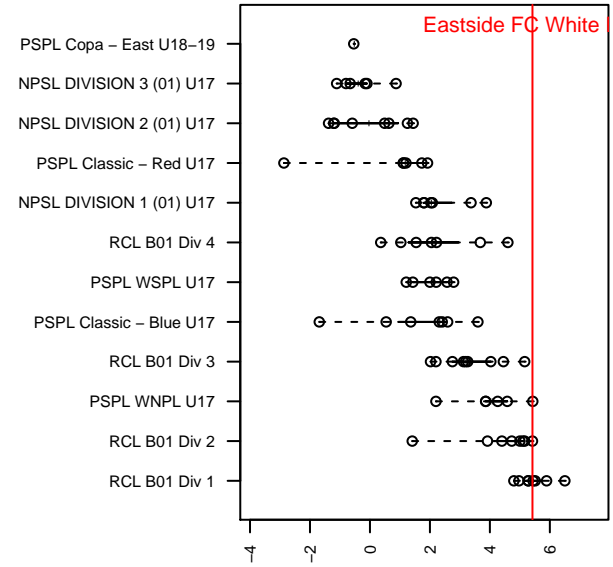

Eastside FC White B01

Eastside FC
 Preston, WA
 B01 total strength=1831
 attack=36.2 defense=35.05
 fall league = RCL B01 Div 2

alt names used:
 Eastside FC B01 White
 Eastside FC B01 White B
 EASTSIDE FC B01 WHITE
 EASTSIDE FC B01 WHITE
 EASTSIDE FC B01 WHITE (WA)
 Eastside FC B01 White B
 Eastside FC B01 White

**attack and defense variance (black dot)
relative to other teams
and top 10 in region**

**attack and defense rating
relative to others at age
and all opponents in last 13 months**

Performance relative to 13 month average