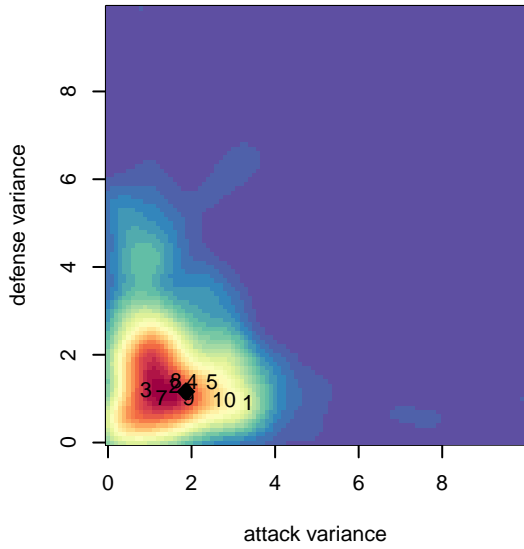

Eastside FC White B01

Eastside FC
 Preston, WA
 B01 total strength=1831
 attack=36.2 defense=35.05
 fall league = RCL B01 Div 2

alt names used:
 Eastside FC B01 White
 Eastside FC B01 White B
 EASTSIDE FC B01 WHITE
 EASTSIDE FC B01 WHITE
 EASTSIDE FC B01 WHITE (WA)
 Eastside FC B01 White B
 Eastside FC B01 White

**attack and defense variance (black dot)
relative to other teams
and top 10 in region**

**attack and defense rating
relative to others at age
and all opponents in last 13 months**

Performance relative to 13 month average