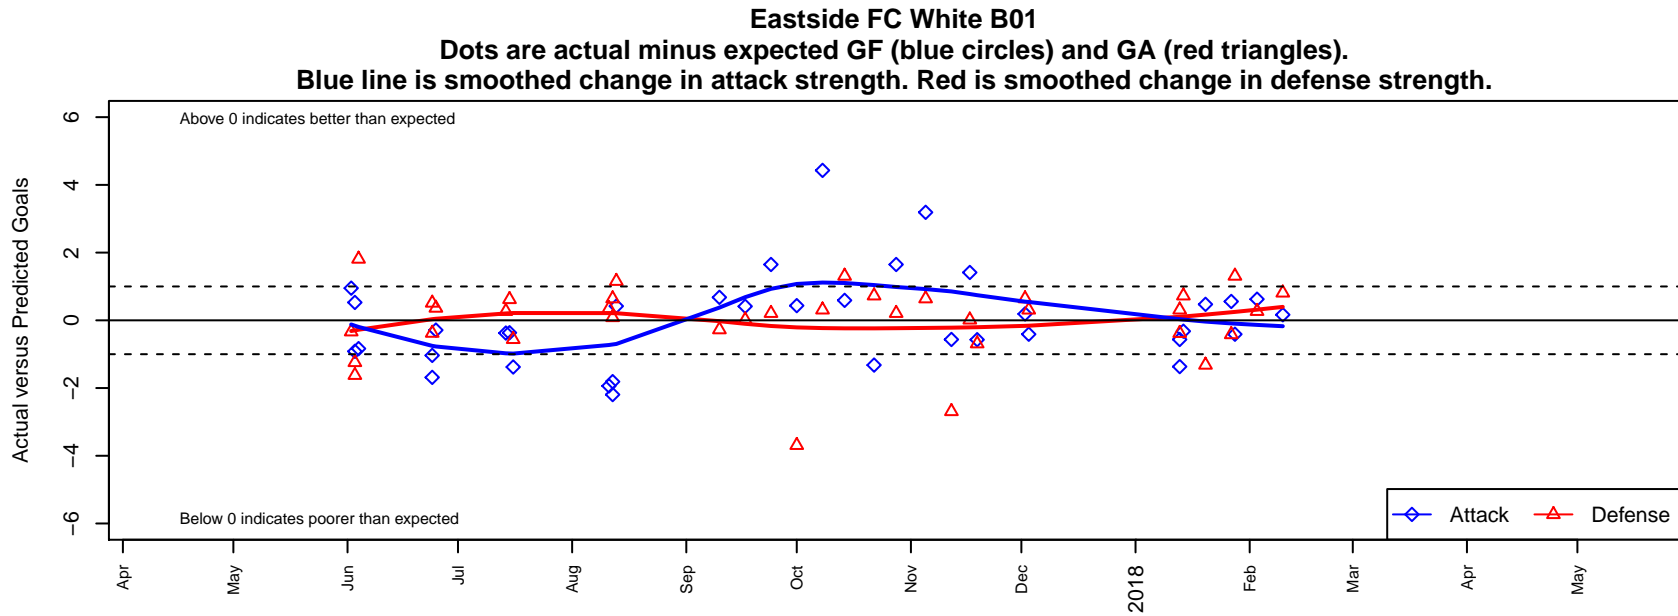

Eastside FC White B01

Eastside FC
 Preston, WA
 B01 total strength=1831
 attack=36.2 defense=35.05
 fall league = RCL B01 Div 2

alt names used:
 Eastside FC B01 White
 Eastside FC B01 White B
 EASTSIDE FC B01 WHITE
 EASTSIDE FC B01 WHITE
 EASTSIDE FC B01 WHITE (WA)
 Eastside FC B01 White B
 Eastside FC B01 White

**attack and defense variance (black dot)
relative to other teams
and top 10 in region**

**attack and defense rating
relative to others at age
and all opponents in last 13 months**

Performance relative to 13 month average