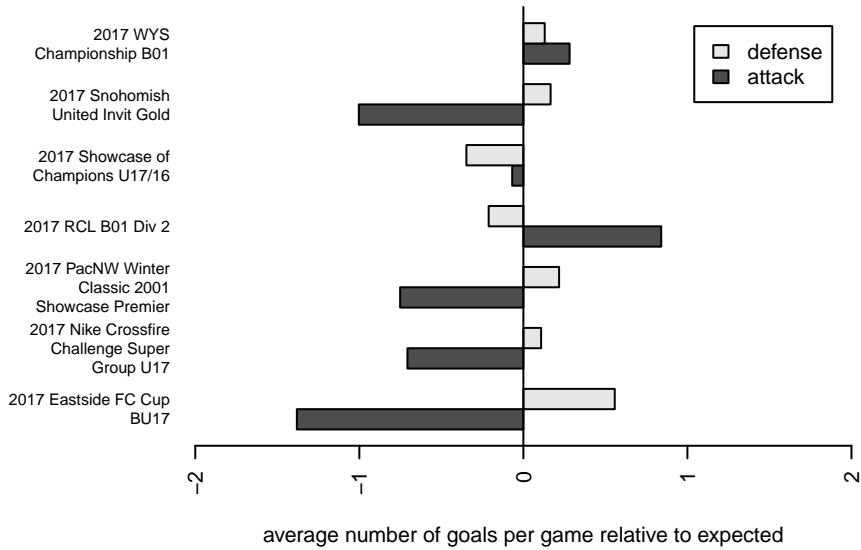

Eastside FC White B01

Eastside FC
 Preston, WA
 B01 total strength=1831
 attack=36.2 defense=35.05
 fall league = RCL B01 Div 2

alt names used:
 Eastside FC B01 White
 Eastside FC B01 White B
 EASTSIDE FC B01 WHITE
 EASTSIDE FC B01 WHITE
 EASTSIDE FC B01 WHITE (WA)
 Eastside FC B01 White B
 Eastside FC B01 White

Venues played:
 2017 Showcase of Champions U17/16
 2017 Snohomish United Invit Gold
 2017 Nike Crossfire Challenge Super Group U'
 2017 Eastside FC Cup BU17
 2017 RCL B01 Div 2
 2017 PacNW Winter Classic 2001 Showcase P
 2017 WYS Championship B01

**attack and defense variance (black dot)
relative to other teams
and top 10 in region**

**attack and defense rating
relative to others at age
and all opponents in last 13 months**

Performance relative to 13 month average