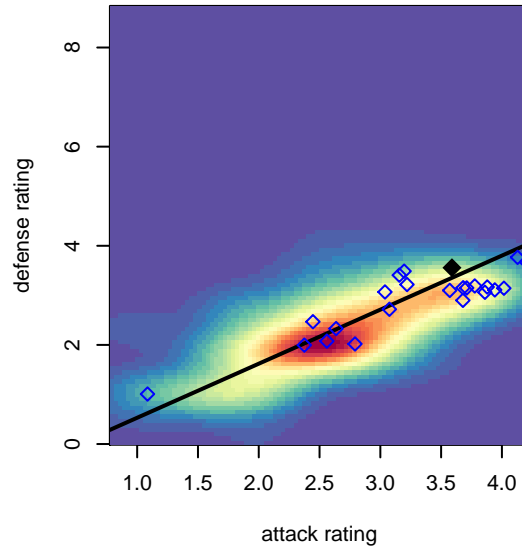

Eastside FC White B01

Eastside FC
 Preston, WA
 B01 total strength=1831
 attack=36.2 defense=35.05
 fall league = RCL B01 Div 2

alt names used:
 Eastside FC B01 White
 Eastside FC B01 White B
 EASTSIDE FC B01 WHITE
 EASTSIDE FC B01 WHITE
 EASTSIDE FC B01 WHITE (WA)
 Eastside FC B01 White B
 Eastside FC B01 White

**attack and defense variance (black dot)
relative to other teams
and top 10 in region**

**attack and defense rating
relative to others at age
and all opponents in last 13 months**

Performance relative to 13 month average